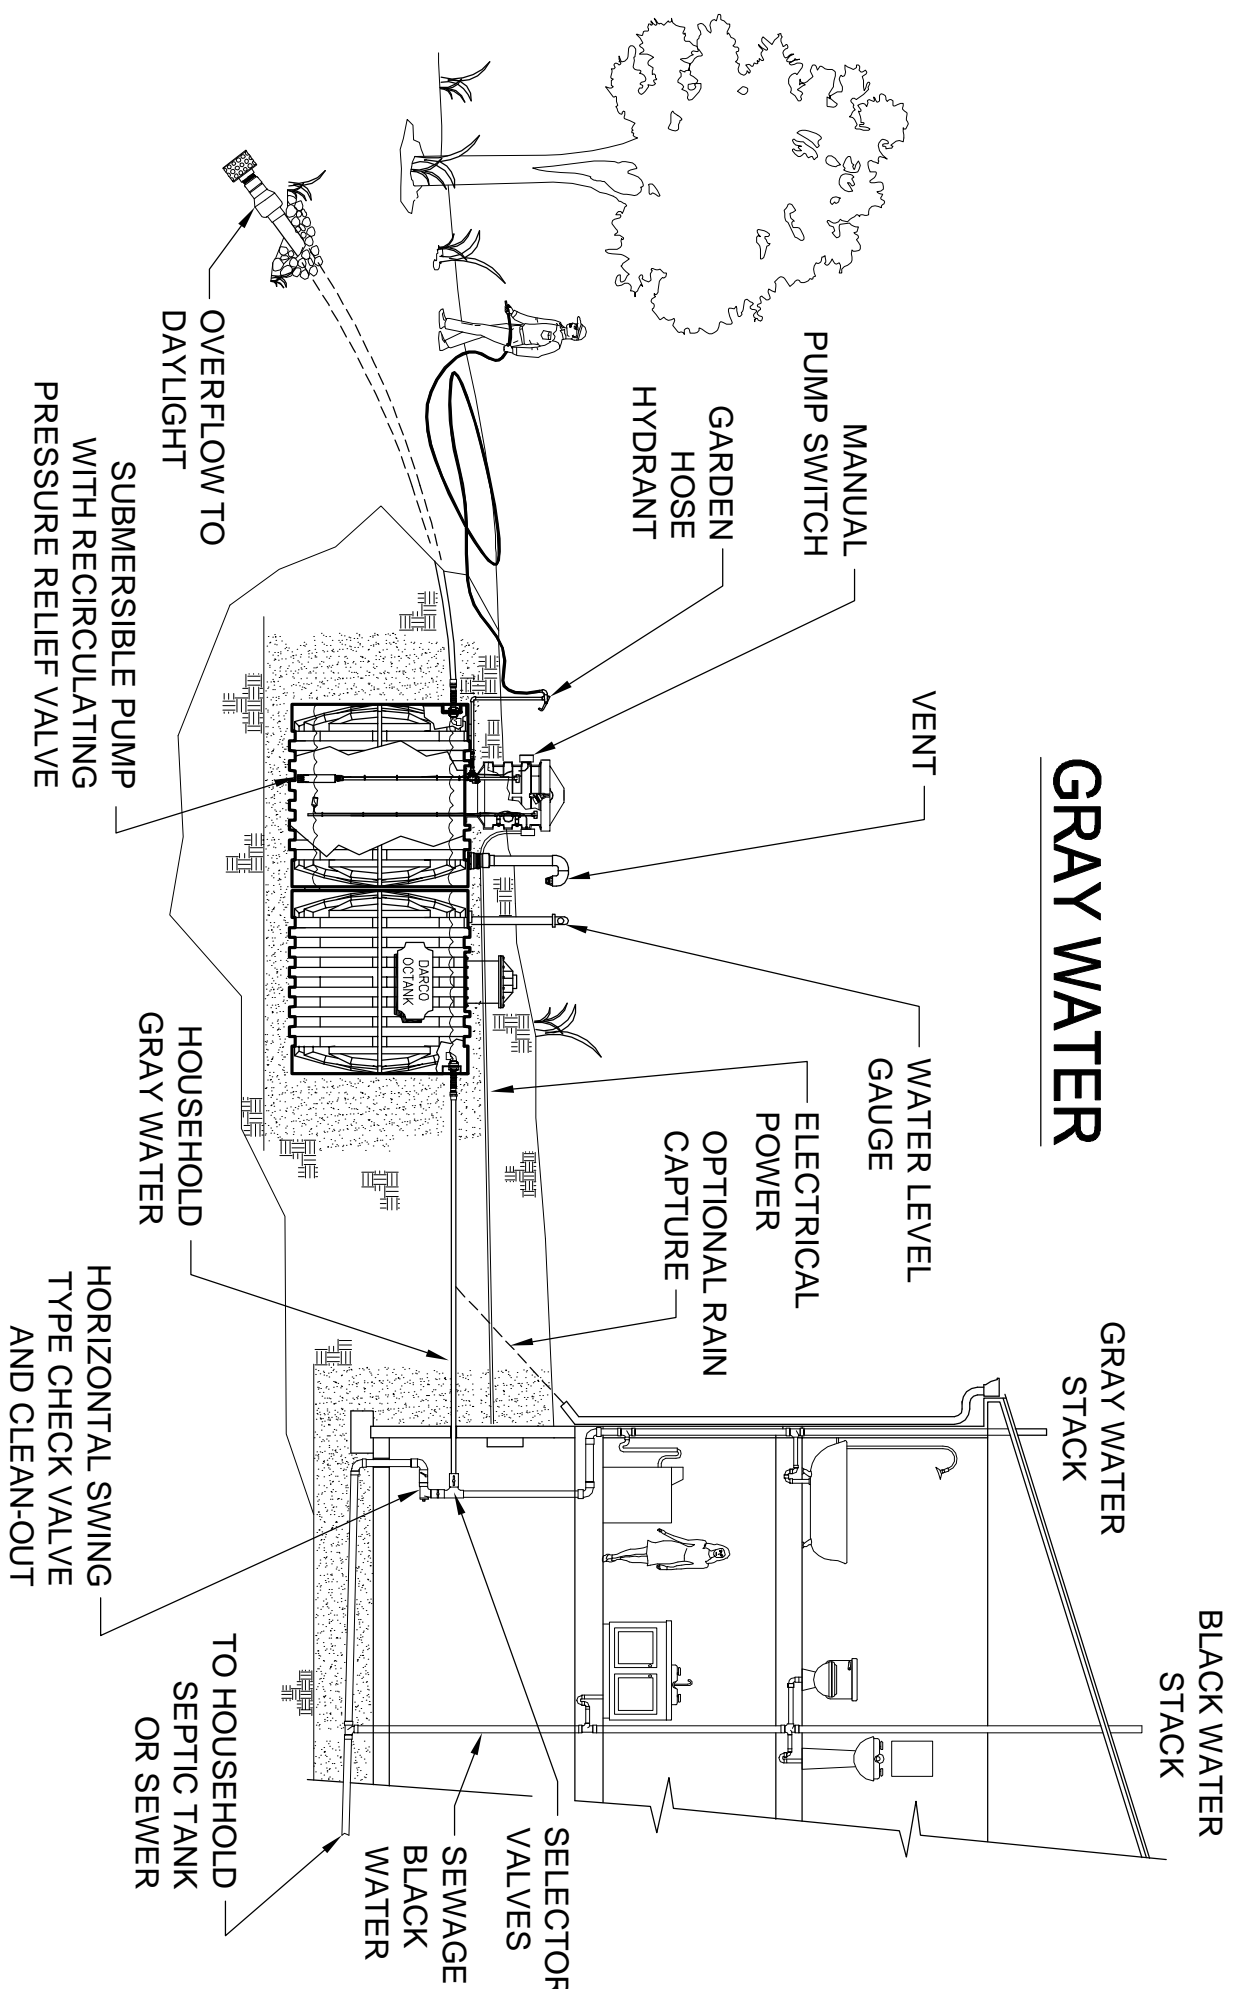

GRAY WATER

NOT TO SCALE, FOR ILLUSTRATION ONLY

WARNING
 GRAY WATER SYSTEMS MUST BE APPROVED IN ADVANCE BY THE
 LOCAL PUBLIC HEALTH DEPARTMENT PRIOR TO INSTALLATION.

Darco Inc.
 All Rights Reserved
 Revision 5/22/07